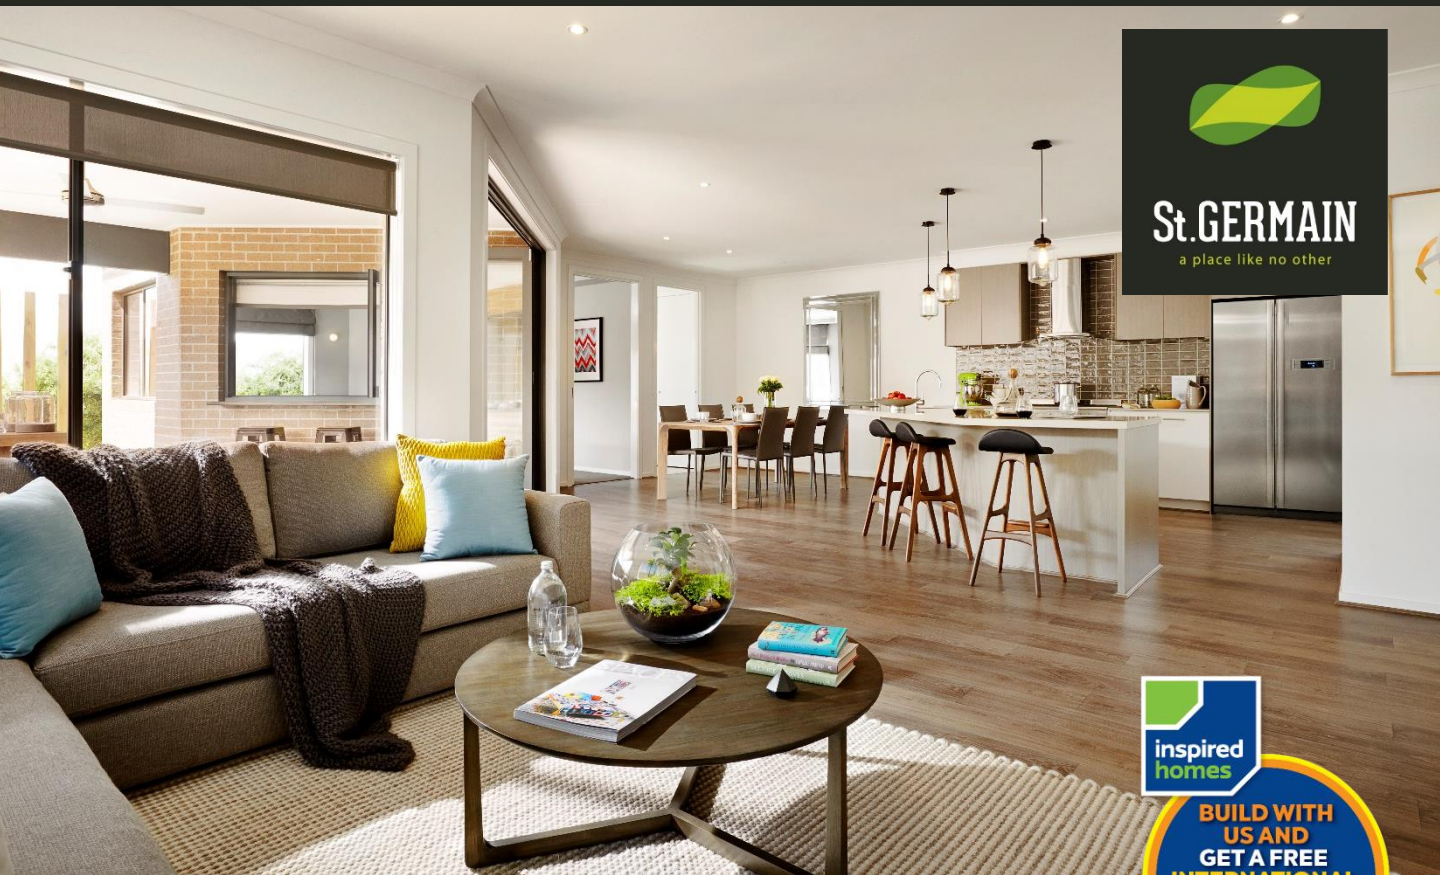

St.GERMAIN
a place like no other

BUILD WITH US AND GET A FREE INTERNATIONAL HOLIDAY TO BALI OR PHUKET!

FHO'S PRICE
\$650,300

PACKAGE PRICE
\$660,300

LOT 1714 4 2 2

LAND SIZE: 511SQM

FRONTAGE: CNR.

Custom Designed 25sq

Package Inclusions

- CUSTOM DESIGNED 25SQ SINGLE STOREY
- CUSTOM DESIGNED FAÇADE WITH CORNER TREATMENT
- Butler's Pantry
- Ducted Heating
- Evaporative Cooling
- Floor coverings: Carpet + Porcelain Tiles/Laminate
- Stone benchtops to Kitchen, Ensuite & Bathroom
- 900mm Smeg Appliances
- Dulux 3 Coat Paint System